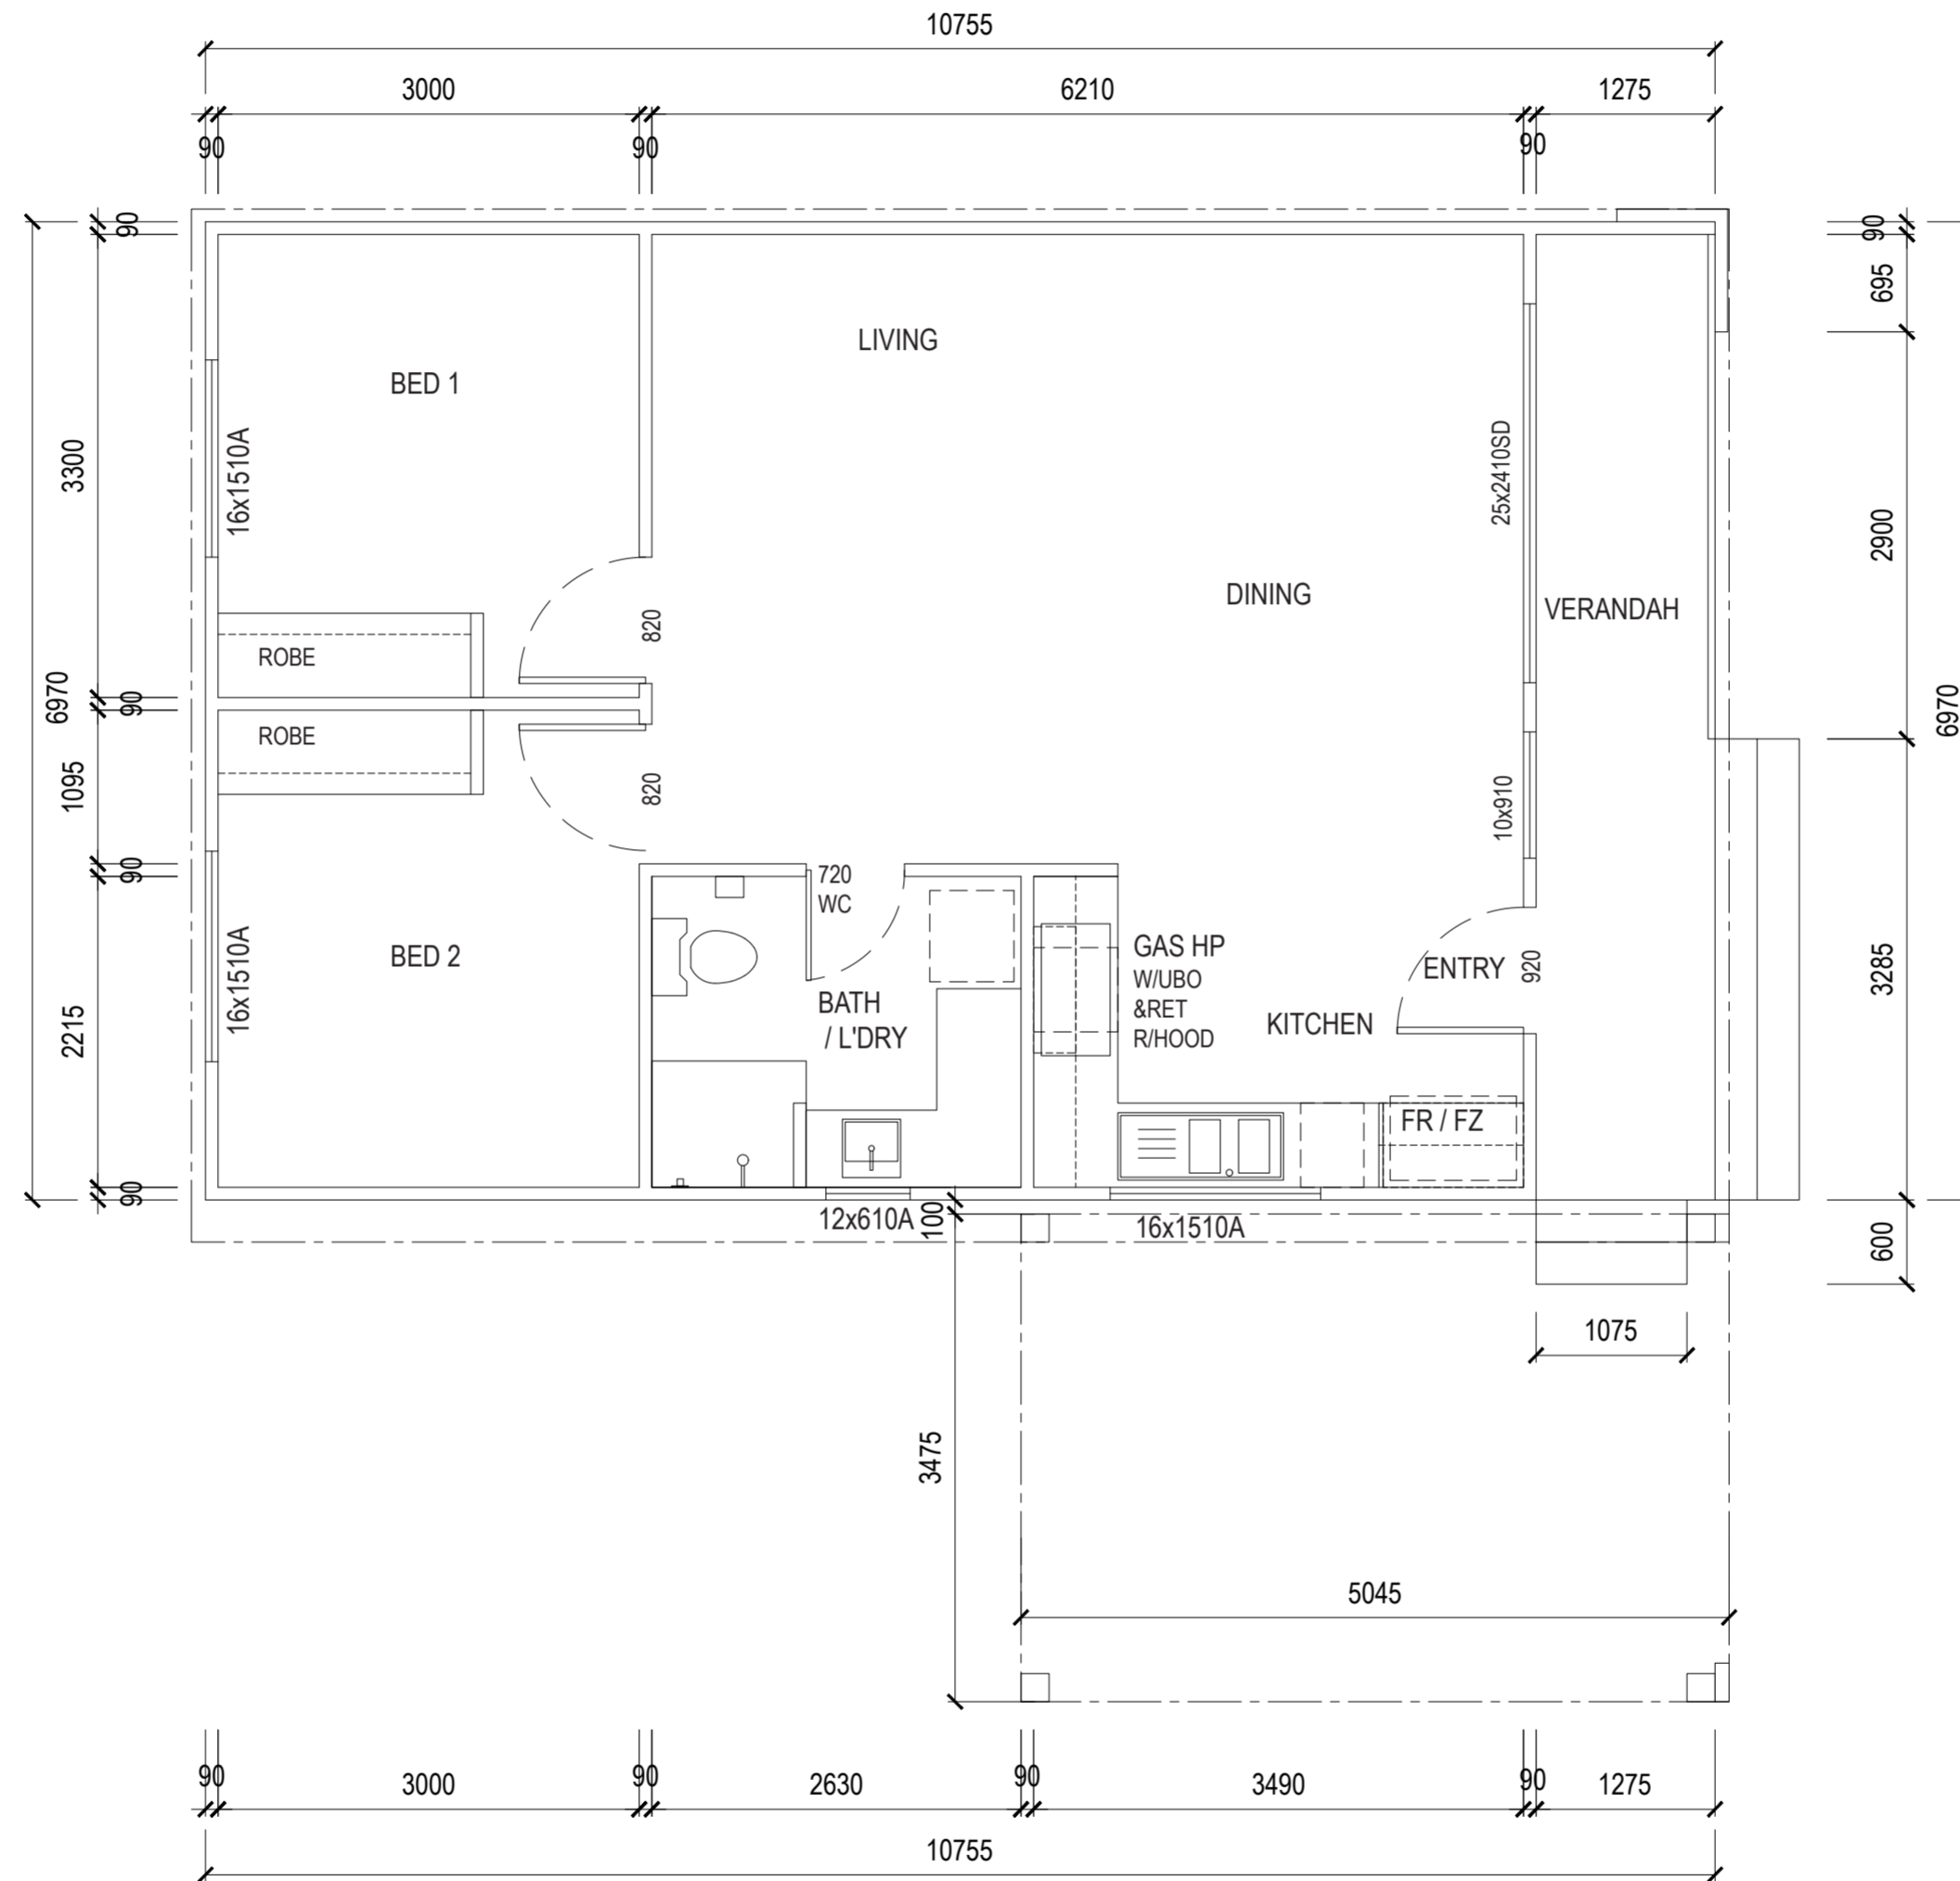

FLOOR PLAN

COMMERCIAL WAREHOUSE GROUND FLOOR PLAN
SCALE 1:100

FLOOR PLAN

2 BEDROOM DWELLING GROUND FLOOR PLAN
SCALE 1:50

| | | | |
|--|------------|-----------|----------|
| PROJECT INTENSIVE HORTICULTURE (LILJUBE ORCHARD AND MUSHROOM PRODUCTION) AND TOURIST DEVELOPMENT | | | |
| TITLE | AS SHOWN | | |
| DATE | 04/26 | SCALE | AS SHOWN |
| BUILDER | REG.101734 | SHEET NO. | 09 |