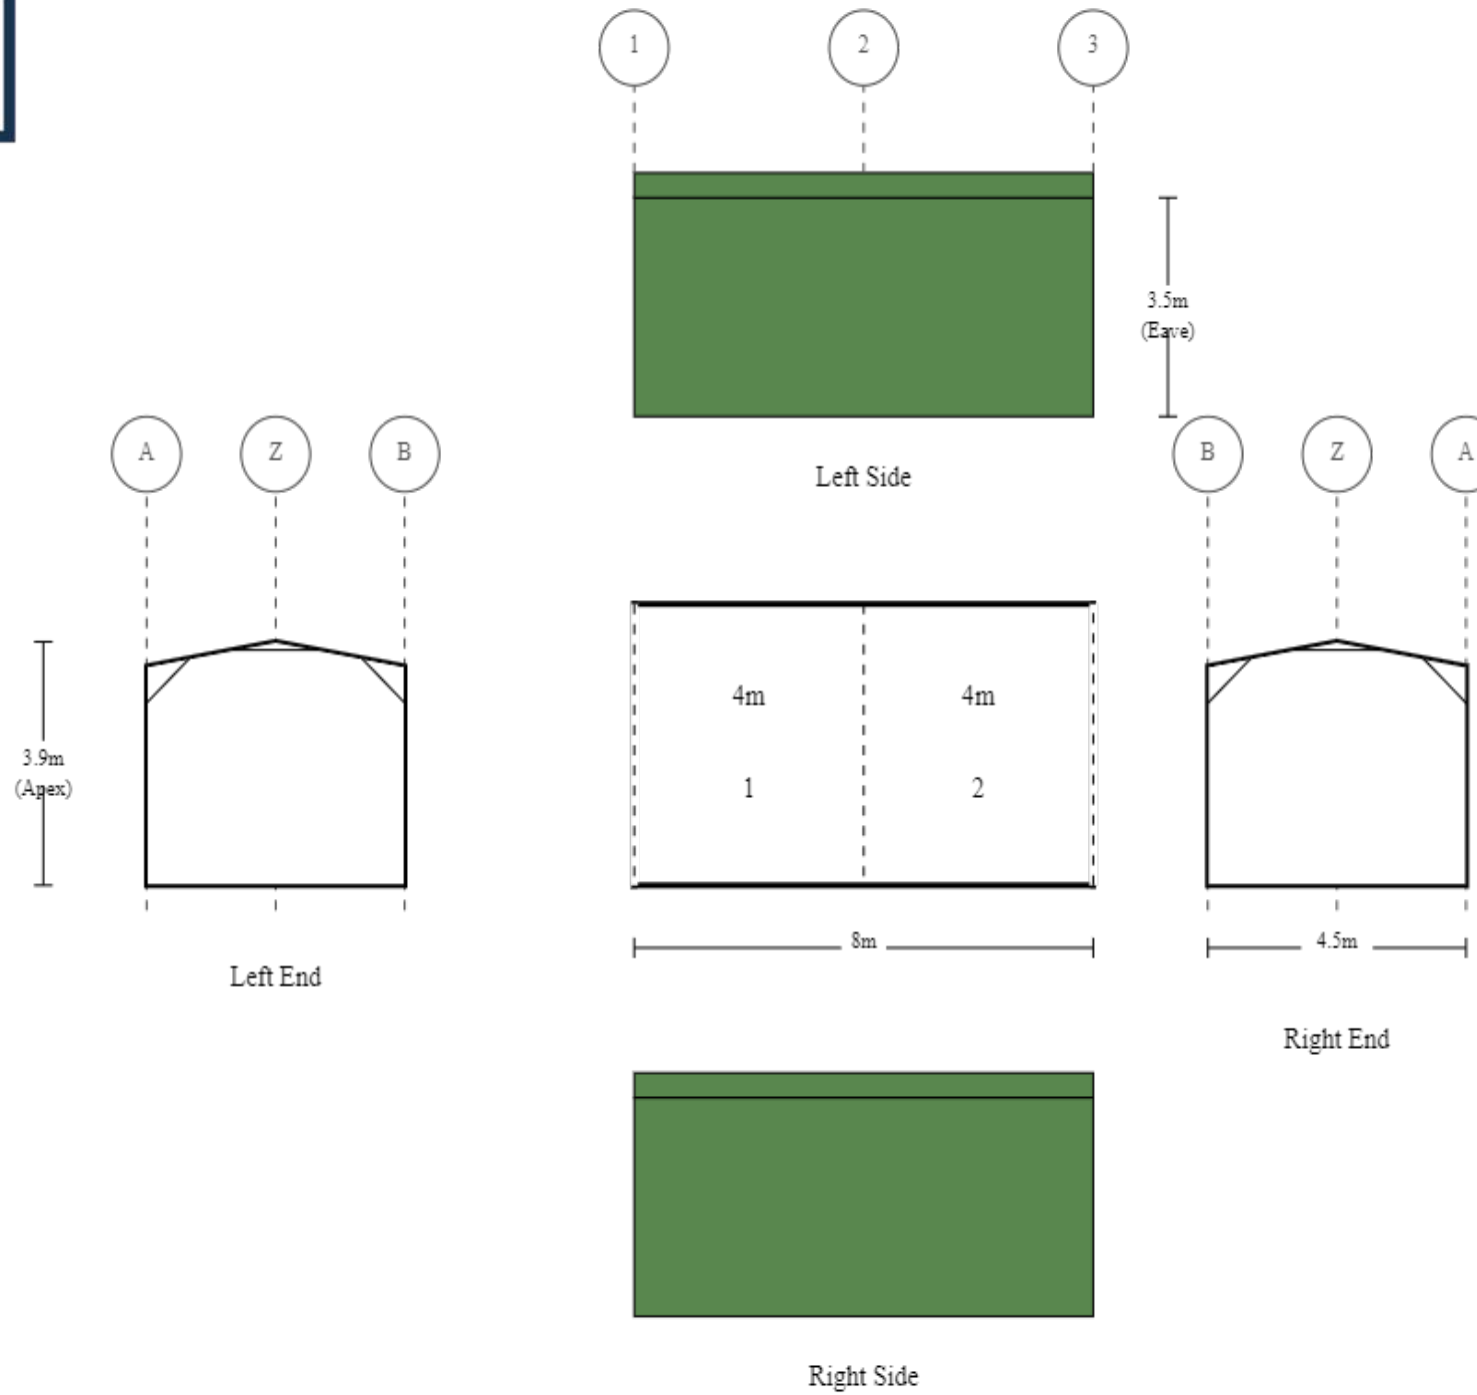

**DEPARTMENT OF PLANNING, LANDS
AND HERITAGE**

DATE
16-May-2022

FILE
21-50770-1

Purchaser Name: DOnna MConkey

Site Address: 126 Stock Rd Heme Hill WA6056 Australia

Drawing # tammau2203008-2

Print Date: 15/03/22

Layout
Not to Scale
© Copyright Steelx IP Pty Ltd

Seller: THE Shed CompanyMundaring
Name: Tammy Maurer
Phone: (08) 6394 5020
Fax: (08) 9295 0725
Email: tammy.maurer@theshedcompany.com.au