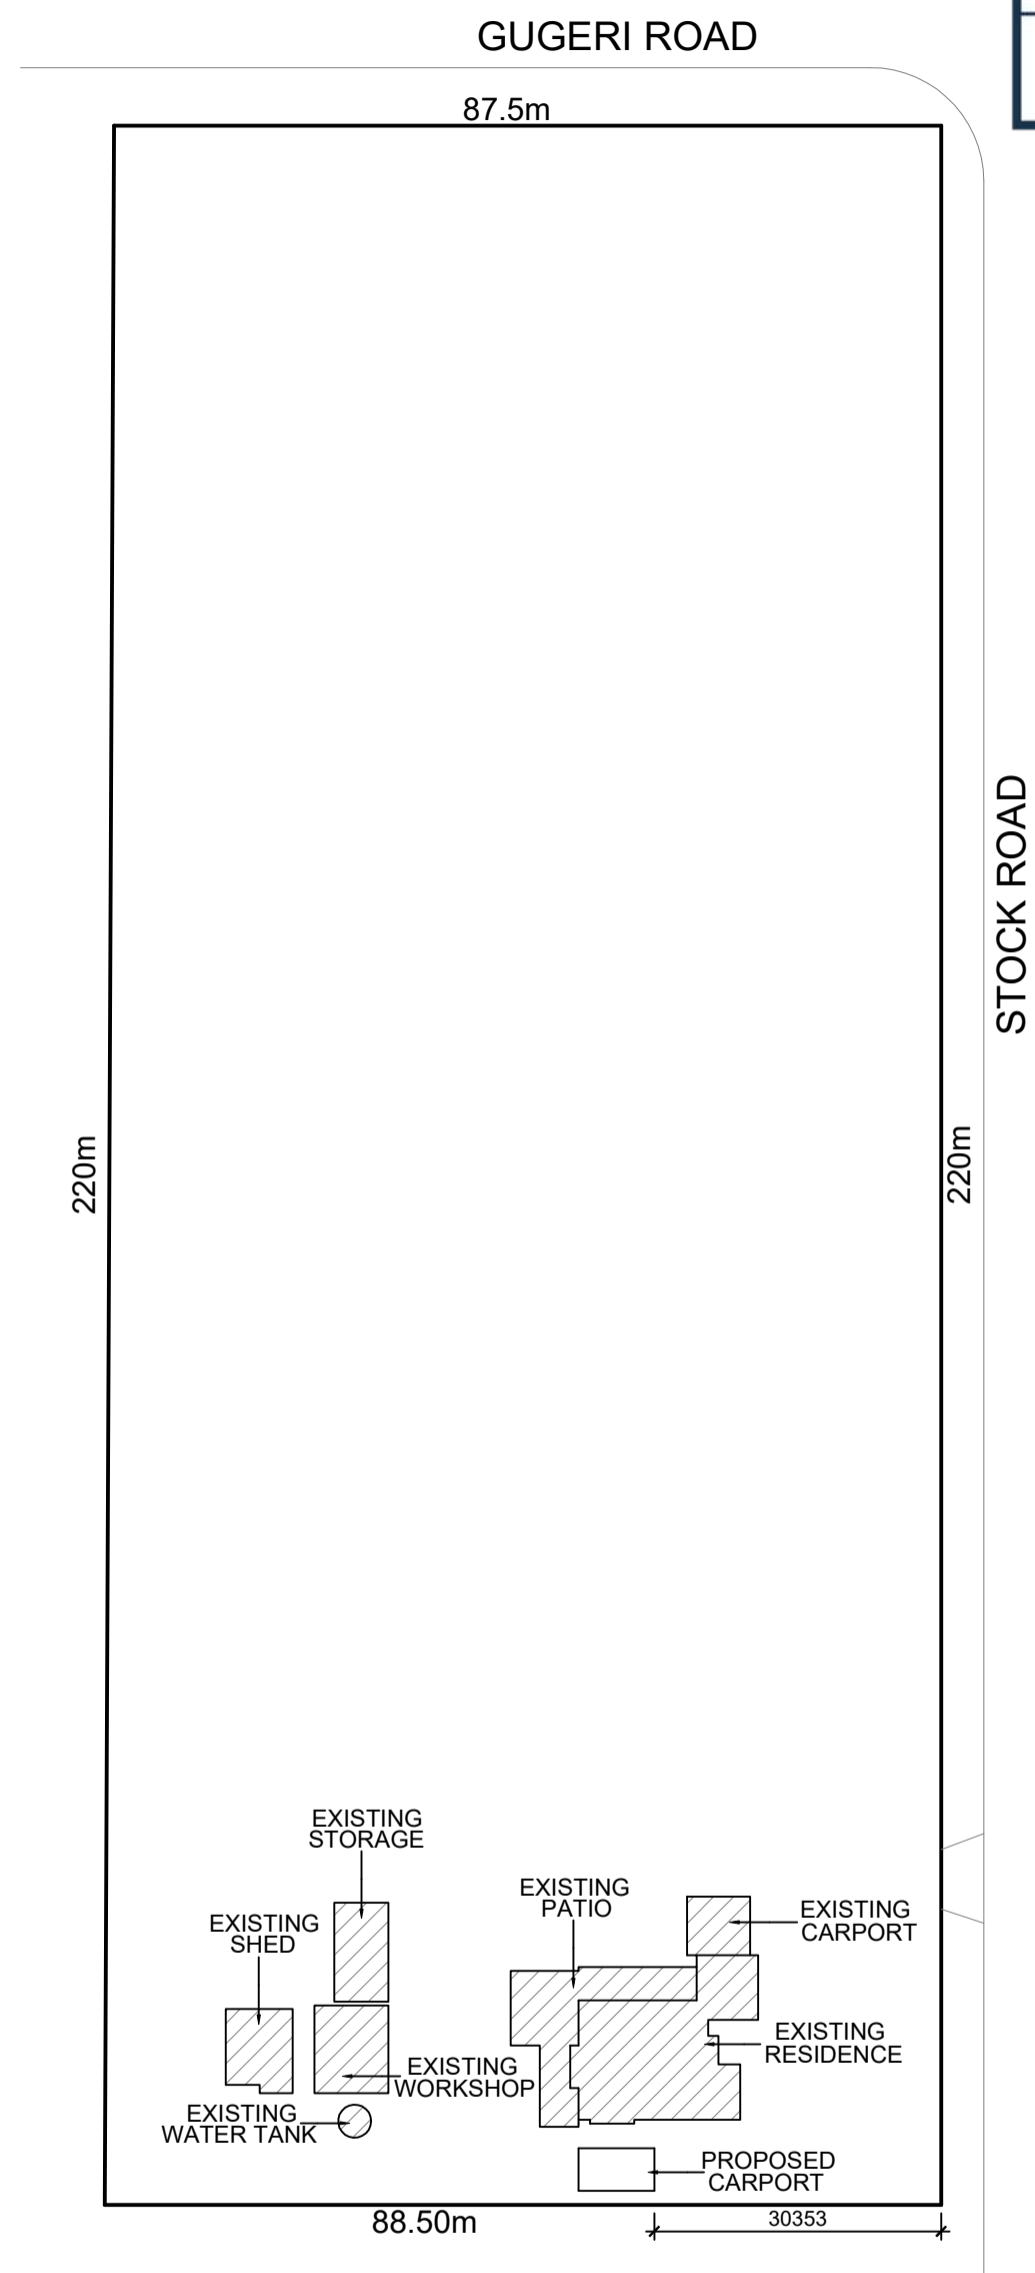

DEPARTMENT OF PLANNING, LANDS AND HERITAGE	
DATE	FILE
16-May-2022	21-50770-1

**LOCATION PLAN**  
SCALE 1 : 800

©COPYRIGHT

	CLIENT: <b>THE SHED COMPANY</b>	PROJECT NAME: CARPORT ADDITION	JOB NO: 3729	REV	DESCRIPTION	DWN	DATE
	ADDRESS: 126 STOCK ROAD HERNE HILL WA 6056	DWG TITLE: LOCATION PLAN	SCALE: AS NOTED AT A3				
			DRAWN: GP				