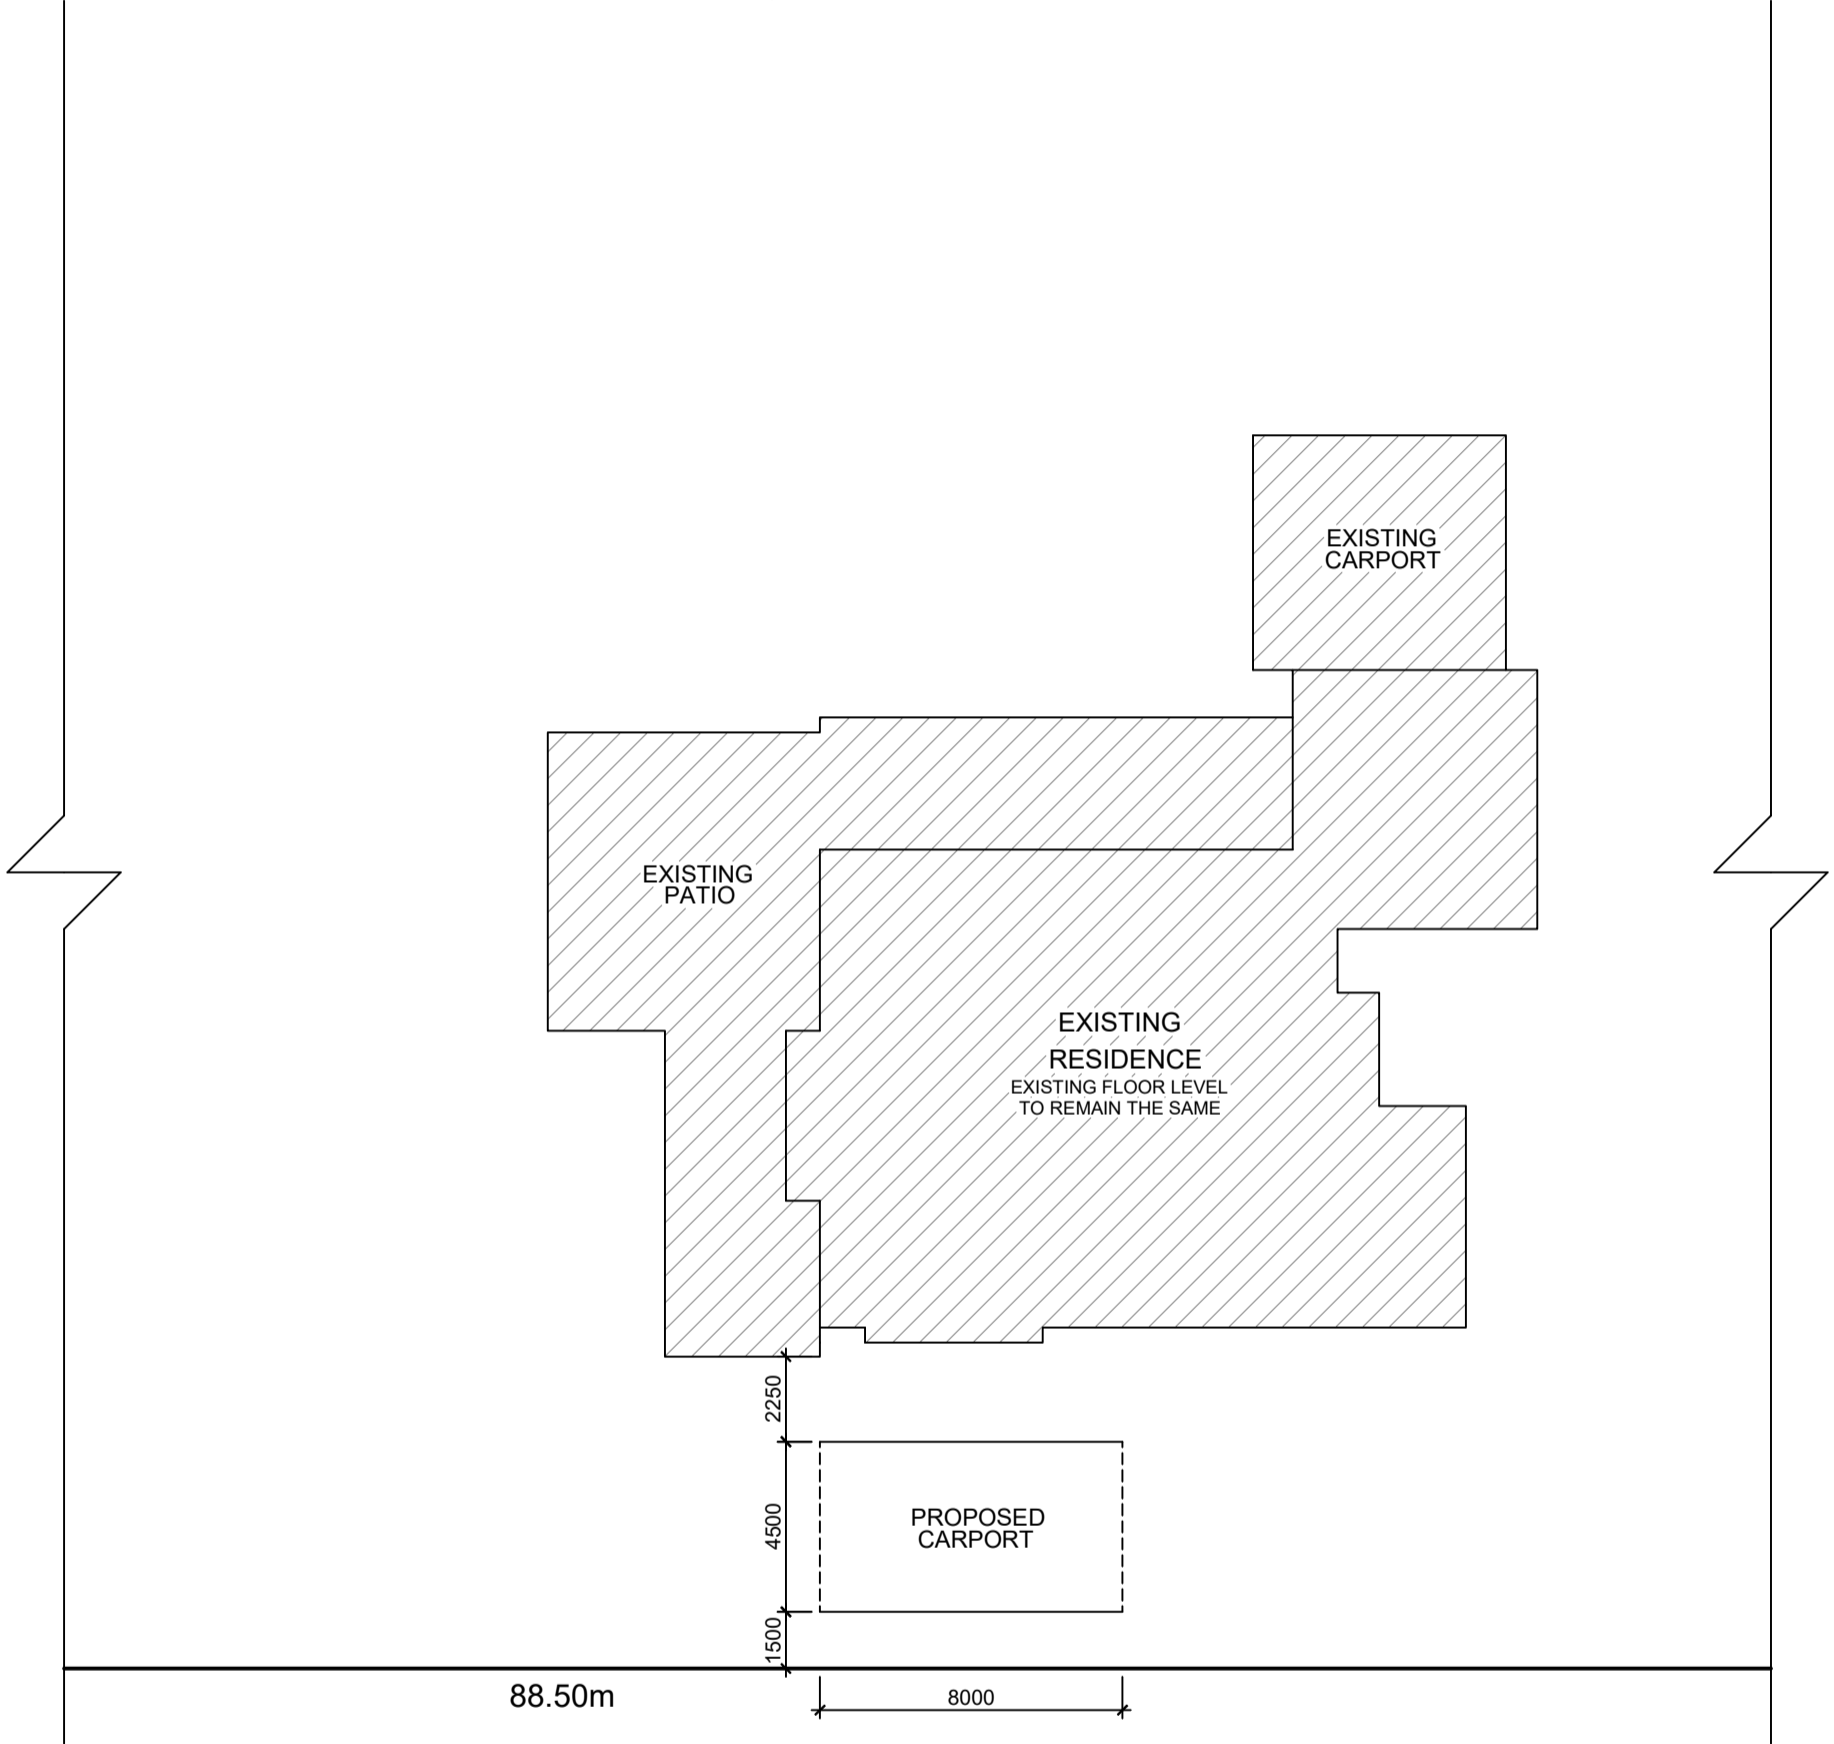

DEPARTMENT OF PLANNING, LANDS AND HERITAGE	
DATE	FILE
16-May-2022	21-50770-1

**LOCATION PLAN**  
SCALE 1 : 800

©COPYRIGHT

	CLIENT: <b>THE SHED COMPANY</b>	PROJECT NAME: CARPORT ADDITION	JOB NO: 3729	REV	DESCRIPTION	DWN	DATE
	ADDRESS: 126 STOCK ROAD HERNE HILL WA 6056	DWG TITLE: LOCATION PLAN	SCALE: AS NOTED AT A3				
			DRAWN: GP				

NOTE! ALL CONSTRUCTION TO BE IN ACCORDANCE WITH ALL ENGINEERS DETAILS. ALL RELEVANT AUSTRALIAN STANDARDS & THE BUILDING CODE OF AUSTRALIA

**SITE PLAN**  
SCALE 1 : 200

©COPYRIGHT

	<b>CLIENT:</b> THE SHED COMPANY	<b>PROJECT NAME:</b> CARPORT ADDITION	<b>JOB NO:</b> 3729	REV DESCRIPTION DWN DATE		
	<b>ADDRESS:</b> 126 STOCK ROAD HERNE HILL WA 6056	<b>DWG TITLE:</b> SITE PLAN.	<b>SCALE:</b> AS NOTED AT A3			
			<b>DRAWN:</b> GP			